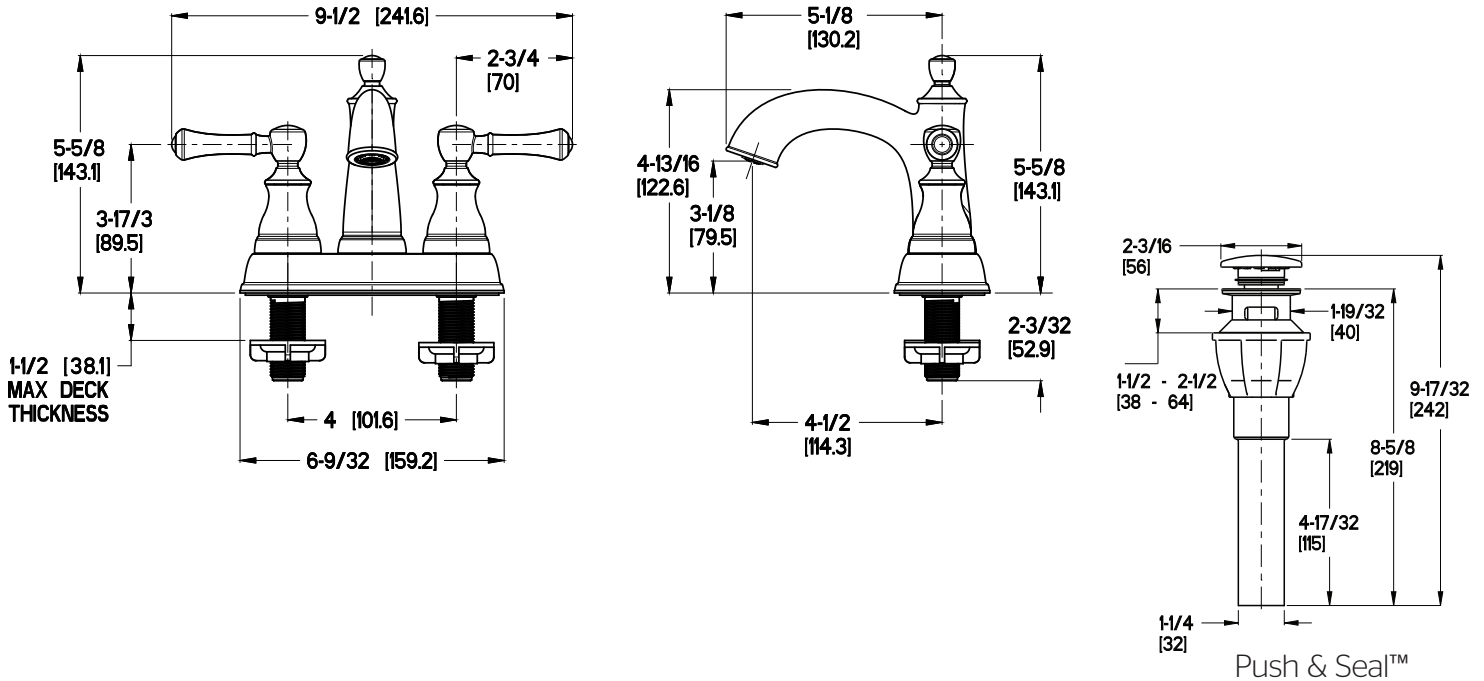

### Specifications

- 3-Hole Installation
- Pforever Seal
- Push & Seal™ Pop-Up

### Features

- 3-Hole Installation
- Fixed Hub
- Mounting Hardware Included
- PVD Finish (KK Finish Only)
- Push and Seal™ Pop-Up
- TiteSeal™ Deck Plate
- Pforever Seal Ceramic Disc Valves
- Pforever Warranty®

### Dimensions

Ø1 Min to Ø1-1/2 Max. Deck Hole Openings